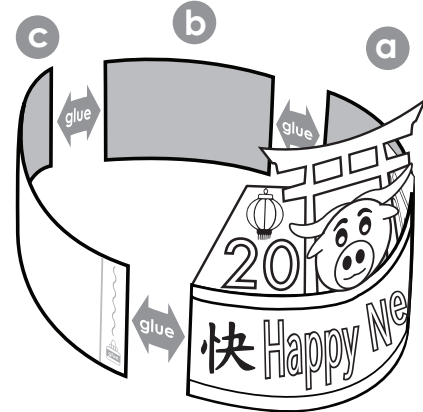

快 Happy New Year 乐

**Preview**  
Please log in to download  
the printable version of this worksheet.

A cartoon superhero with brown hair, wearing a blue suit and a red cape, is flying through a blue sky with white clouds. The superhero's chest has a shield-shaped logo with the letters 'MJS'. To the right of the superhero is a large white cloud containing the word 'Preview' in red, bold, italicized font. Below 'Preview' is the text 'Please log in to download the printable version of this worksheet.' in a smaller, black font. There are small circular icons in the bottom left and bottom right corners of this section.

# Chinese New Year

**Step 1:** Print the crown on cardstock paper and cut along the bold black line.

**Step 2:** Color your crown.  
Then glue along the marked tabs and attach.

**Preview**  
Please log in to download  
the printable version of this worksheet.